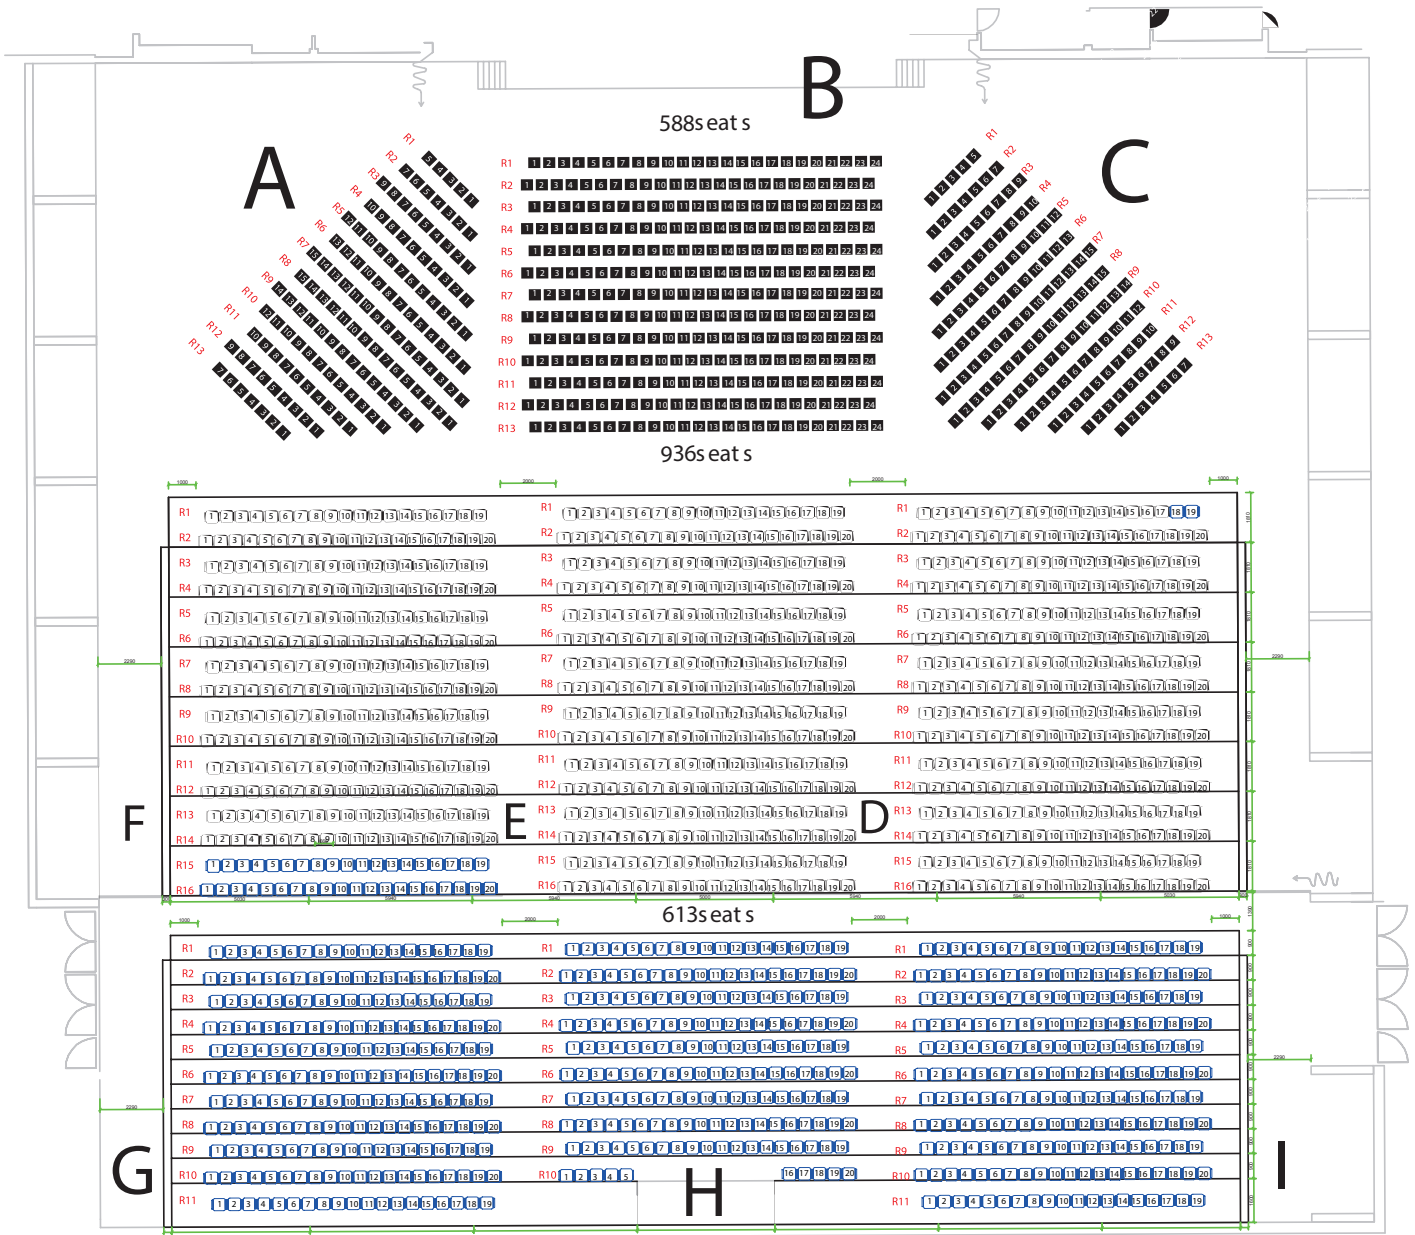

THE CONCERT HALL - SEATED