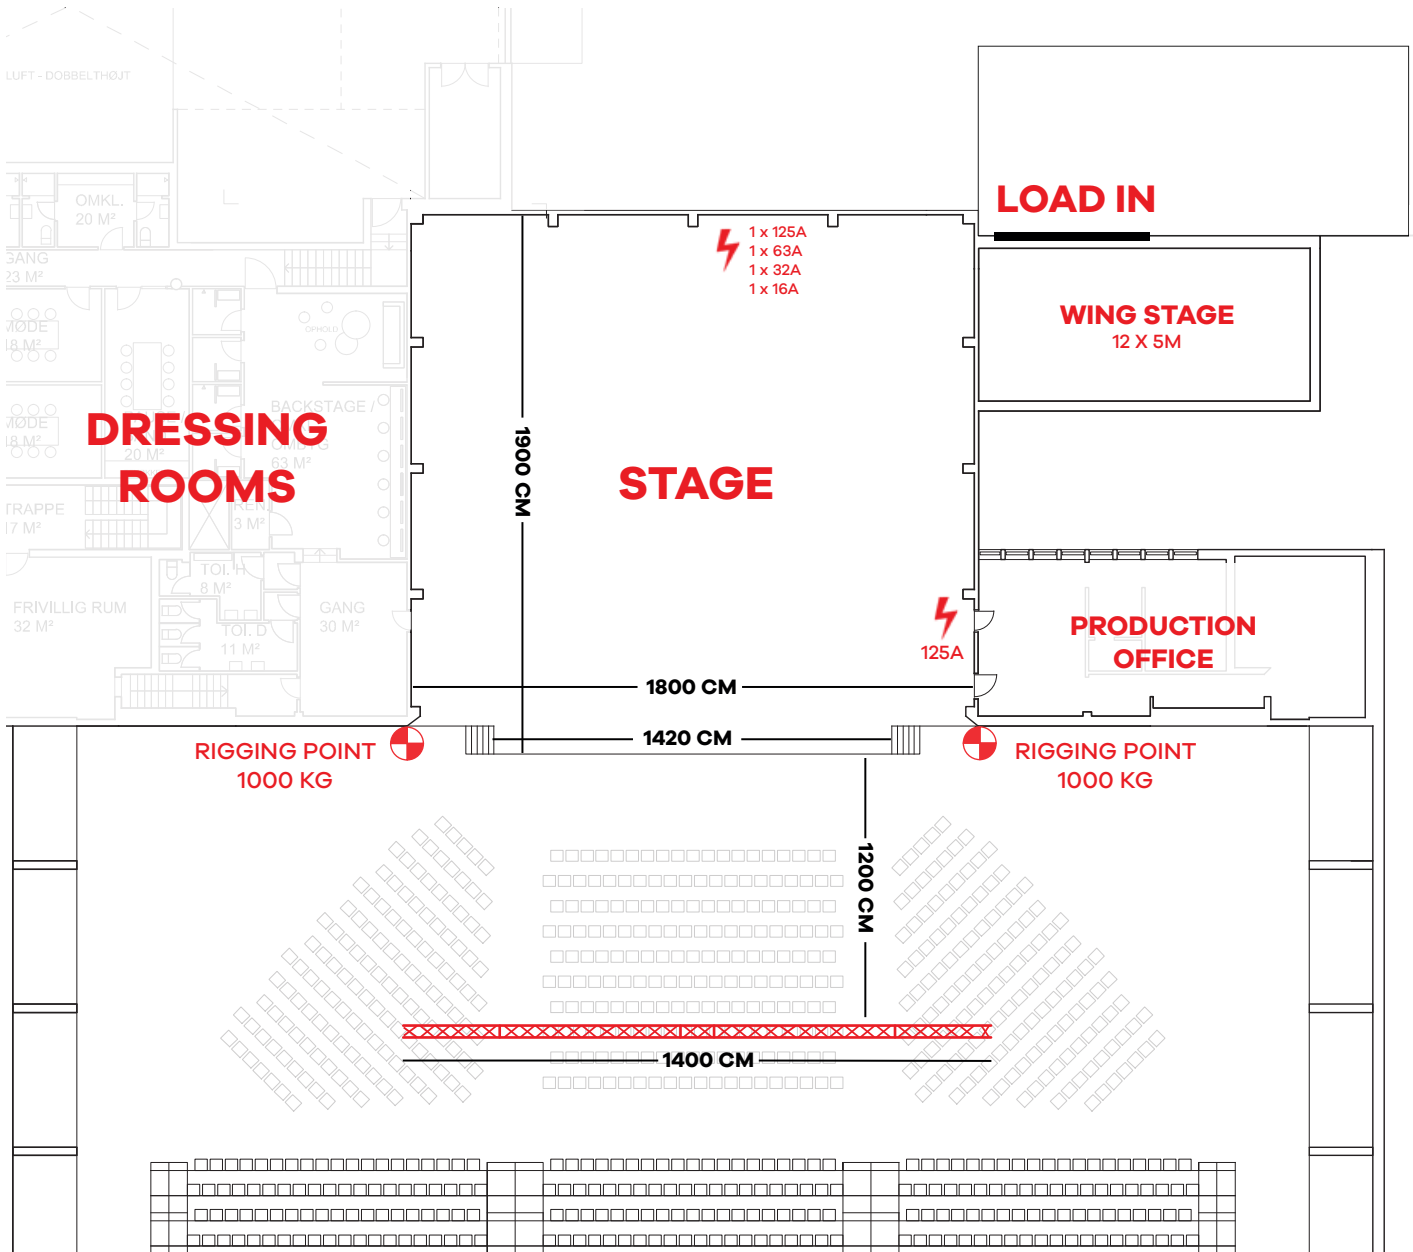

ENTRANCE (BAND/CREW)

Upon arrival, please contact the stagemanager (Entrance at Markedsvej 2)

STAGE DIMENSIONS:

Width: 18,0 m.

Depth: 19,0 m.

Proscenium: 14,2 wide x 7m high.

Off stage wings: 12m x 5m

Stage Floor: Black painted wooden floor 40mm (Floor load: max 500 kg/m²)

MASKING:

1 x 16m x 9m black backdrop (width x height)

5 x 1,95m x 9m black drops

5 x 16m x 3m black borders

Distance to FOH through cable tray: 13 meters

We have no orchestra pit.

TECHNICAL SPECIFICATIONS

PA/LIGHT EQUIPMENT

Renting pr. day **DKK. 10.000,-**
+ VAT

LED SCREENS

There are 2 permanent LED screens in the concert hall - one on each side of the stage.

Screen size: 2 x 6.000mm (W) x 3.500mm (H)

Active display: 2 * 21 m²

Steam Iron and ironing boards.
Washing machine and tumble drier are present in the building.
Approx. 50m from stage.

Small coffee/tee kitchen.
No cooking allowed.

SIMPLE STAGE PLOT

THE CONCERT HALL - SEATED